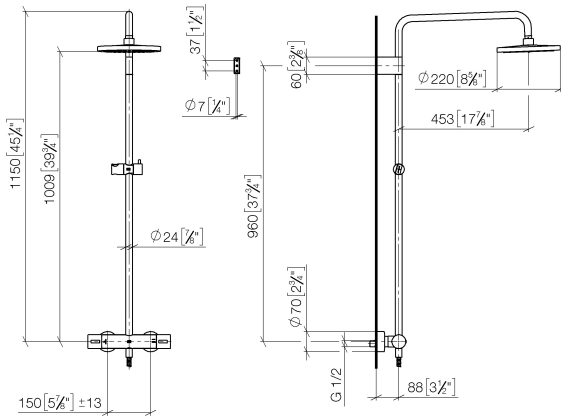

Showerpipe with shower thermostat - Chrome

IMO

ST 050 305 2979

Fits: IMO, LULU, TARA, LISSÉ, VAIA, META, CYO

- shower with fixed riser projection 453mm
- Rain shower: PURE RAIN, max. flow rate 7 l/min (at 3 bar)
- rain shower Ø 220 mm
- rain shower with anti-scale system
- Hand shower: COMPACT RAIN, max. flow rate 15 l/min (at 3 bar)
- spray head Ø 100mm
- rotary diverter with volume control and shut-off function
- slide-on rosettes Ø 70 mm
- height of fittings up to rain shower (bottom edge) 1009mm
- height of fittings up to top edge of elbow 1150mm
- gauge 150 mm - 13 mm
- metal shower hose 1750mm with integrated anti-twist protection
- 1/2" connection
- slide bar
- Pipe diameter 23.5 mm

Required miscellaneous

	Hand shower FlowReduce - Chrome	28 018 979-00 0010
--	--	-----------------------

ST 050 305 2979

mm [inches]
1:10

Flow rate chart

Certificates

DVGW_DW-
6509DN0123.

Belgaqua_21-032-
27_5.

WRAS_2204013.

LGA_38737.

ST 050 305 2979

Spare parts list

No.	Item Number	Name	Quantity used	Delivery time
1	90 12 05 092 20-00	shower	1	10
2	09 23 01 039 90	sieve	1	2
3	90 28 22 348 00-00	pipe	1	10
4	90 17 11 150 00-00	holder	1	10
5	90 28 22 349 00-00	pipe	1	10
6	04 17 01 250 00-00	connection	1	10
7	90 17 33 015 00-00	handle	2	10
8	90 14 20 026 00 90	seal	1	2
9	12 570 970-00	Slide unit - Chrome	1	10
10	28 322 970-00	Metal shower hose 1/2" x 3/8" x 1750 mm - Chrome	1	2