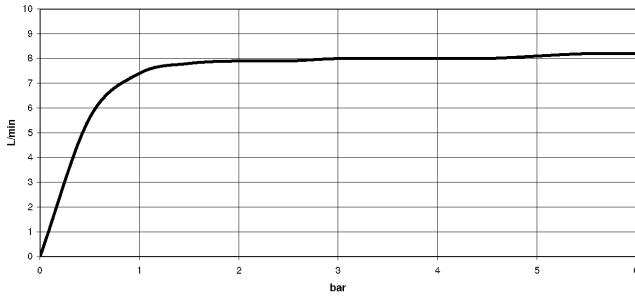

Required miscellaneous

	Hand shower FlowReduce - Chrome	28 018 979-00 0010
--	--	-----------------------

ST 050 305 2979

mm [inches]
1:10

Flow rate chart

Certificates

DVGW_DW-
6509DN0123.

Belgaqua_21-032-
27_5.