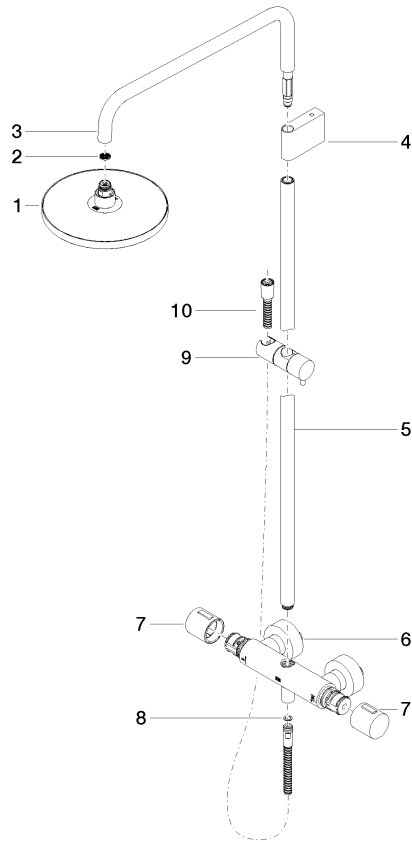

Showerpipe with shower thermostat - Chrome

IMO

ST 050 305 2979

Fits: IMO, LULU, TARA, LISSÉ, VAIA, META, CYO

- shower with fixed riser projection 453mm
- Rain shower: PURE RAIN, max. flow rate 7 l/min (at 3 bar)
- rain shower Ø 220 mm
- rain shower with anti-scale system
- Hand shower: COMPACT RAIN, max. flow rate 15 l/min (at 3 bar)
- spray head Ø 100mm
- rotary diverter with volume control and shut-off function
- slide-on rosettes Ø 70 mm
- height of fittings up to rain shower (bottom edge) 1009mm
- height of fittings up to top edge of elbow 1150mm
- gauge 150 mm - 13 mm
- metal shower hose 1750mm with integrated anti-twist protection
- 1/2" connection
- slide bar
- Pipe diameter 23.5 mm

Required miscellaneous

	Hand shower FlowReduce - Chrome	28 018 979-00 0010
--	--	-----------------------

ST 050 305 2979

mm [inches]
1:10

Flow rate chart

Certificates

DVGW_DW-
6509DN0123.

Belgaqua_21-032-
27_5.

WRAS_2204013.

LGA_38737.

ST 050 305 2979

Spare parts list

No.	Item Number	Name	Quantity used	Delivery time
1	90 12 05 092 20-00	shower	1	10
2	09 23 01 039 90	sieve	1	2
3	90 28 22 348 00-00	pipe	1	10
4	90 17 11 150 00-00	holder	1	10
5	90 28 22 349 00-00	pipe	1	10
6	04 17 01 250 00-00	connection	1	10
7	90 17 33 015 00-00	handle	2	10
8	90 14 20 026 00 90	seal	1	2
9	12 570 970-00	Slide unit - Chrome	1	10
10	28 322 970-00	Metal shower hose 1/2" x 3/8" x 1750 mm - Chrome	1	2