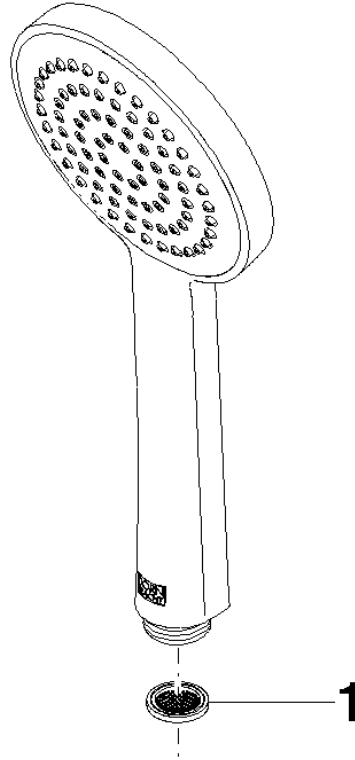

Showerpipe with shower thermostat - Chrome

IMO

ST 050 305 2979

Fits: IMO, LULU, TARA, LISSÉ, VAIA, META, CYO

- shower with fixed riser projection 453mm
- Rain shower: PURE RAIN, max. flow rate 7 l/min (at 3 bar)
- rain shower Ø 220 mm
- rain shower with anti-scale system
- Hand shower: COMPACT RAIN, max. flow rate 15 l/min (at 3 bar)
- spray head Ø 100mm
- rotary diverter with volume control and shut-off function
- slide-on rosettes Ø 70 mm
- height of fittings up to rain shower (bottom edge) 1009mm
- height of fittings up to top edge of elbow 1150mm
- gauge 150 mm - 13 mm
- metal shower hose 1750mm with integrated anti-twist protection
- 1/2" connection
- slide bar
- Pipe diameter 23.5 mm

- COMPACT RAIN, max. flow rate 15 l/min (at 3 bar)
- with anti-scale system
- spray head Ø 100mm
- 1/2" connection

Intrinsic protection against back flow.

Fits: IMO, LULU, MADISON, MEM, TARA,
CL.1, LISSÉ, VAIA, META, CYO

ST 050 305 2979

mm [inches]

Flow rate chart

Certificates

DVGW_DW-6517DN0129. WRAS_2009011. LGA_29981.

Spare parts list

No.	Item Number	Name	Quantity used	Delivery time
1	09 23 01 039 90	sieve	1	2

ST 050 305 2979

Fits: IMO, LULU, TARA, LISSÉ, VAIA, META

- shower with fixed riser projection 453mm
- overhead shower: rain flow
- rain shower Ø 220 mm
- rain shower with anti-scale system
- max. rainshower flow 7 l/min
- rotary diverter with volume control and shut-off function
- slide-on rosettes Ø 70 mm
- height of fittings up to rain shower (bottom edge) 1009mm
- height of fittings up to top edge of elbow 1150mm
- gauge 150 mm - 13 mm
- metal shower hose 1750mm with integrated anti-twist protection
- 1/2" connection
- slide bar
- Pipe diameter 23.5 mm
- quick clearing
- This product can help a building meet the requirements of Green Building Rating Systems, e.g. LEED®, BREEAM®, DGNB