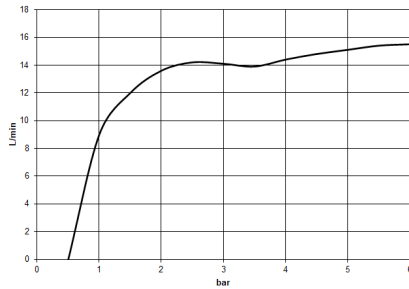

Flow rate chart

Certificates

DVGW_DW-6517DN0129.   WRAS_2009011.   LGA_29981.